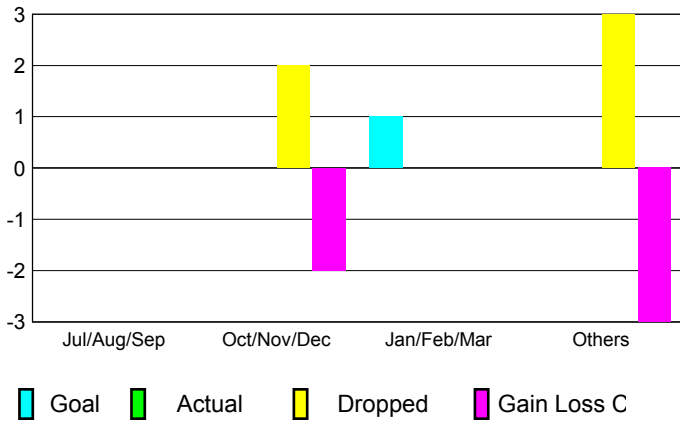

GMT: **Junichi Takata**

Location: **JAPAN**

GMT CA: **5**

CLUBS

Month	New Club Goal	Actual New Clubs	Actual Dropped Clubs	Gain/Loss of Clubs
2012-2013				
Jul/Aug/Sep	0	0	0	0
Oct/Nov/Dec	0	0	2	-2
Jan/Feb/Mar	1	0	0	0
Apr/May/June	0	0	3	-3
Totals	1	0	5	-5

MEMBERSHIP

Month	Net Memb Goal	Actual New Memb	Actual Dropped Memb	Gain/Loss of Memb
2012-2013				
Jul/Aug/Sep	70	52	38	14
Oct/Nov/Dec	10	23	92	-69
Jan/Feb/Mar	40	26	32	-6
Apr/May/June	5	30	159	-129
Totals	125	131	321	-190

Club Results 2012-2013
Goal, New, Dropped, Gain/Loss