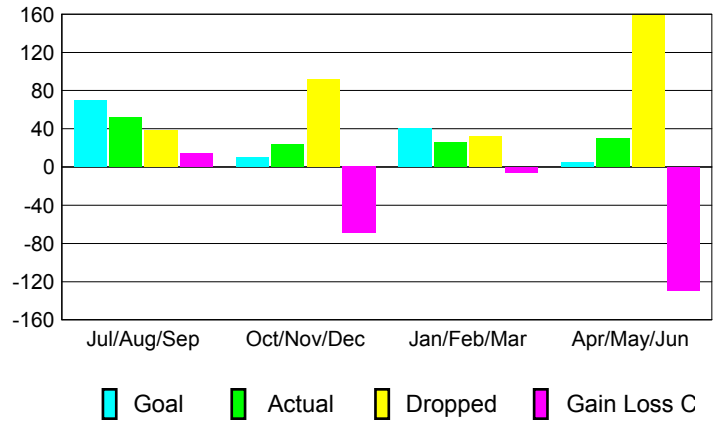

Membership Results 2012-2013
Goal, New, Dropped, Gain/Loss